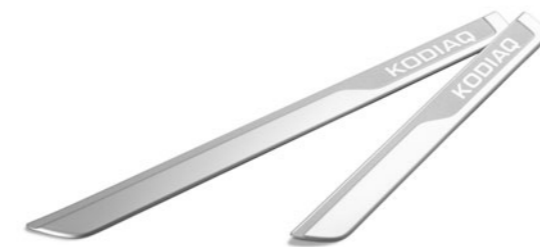

SKODA

Kodiaq
Accessories

Sport
& Design

Leather key cover

3V0 087 012BI black stitching
3V0 087 012AI white stitching

Decorative door sill strips – aluminium

565 071 303B

Decorative door sill strips – with aluminium insert