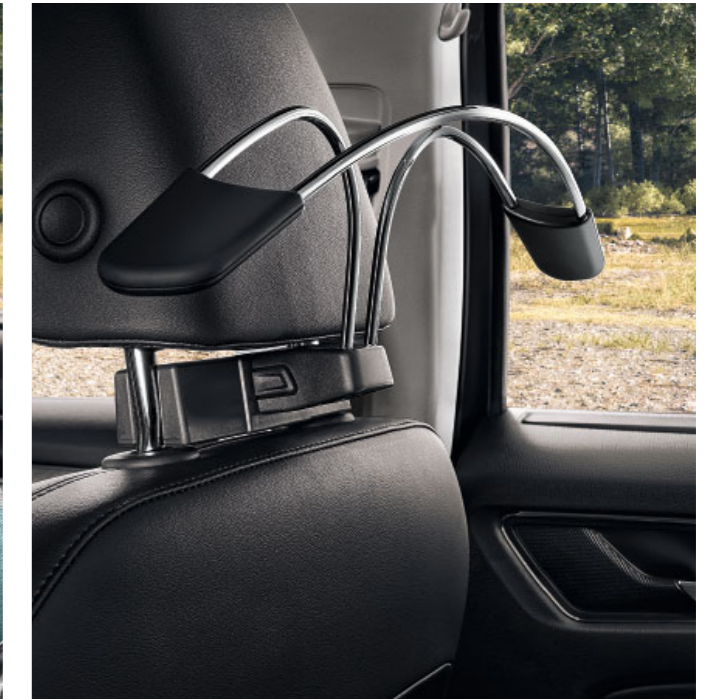

Comfort Pack

000 061 122D

- Smart holder – multimedia holder
- Smart holder – hook
- Smart holder – hanger
- Smart holder – adapter
- Door panel bin (black)

Comfort Park life

000 061 122N | without door panel bin